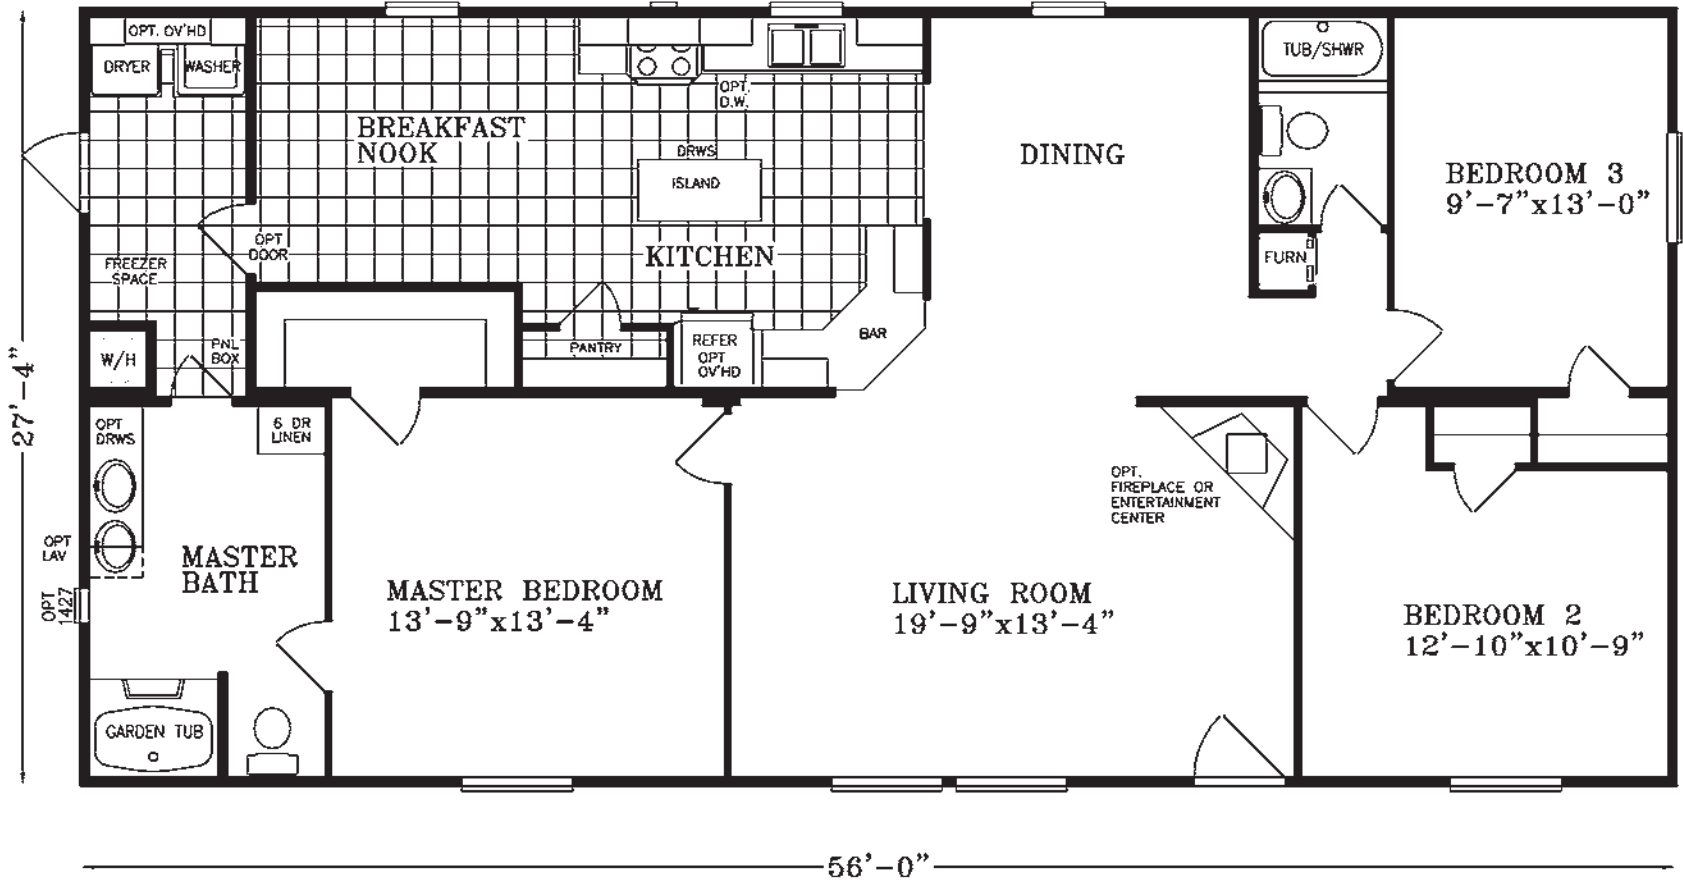

3 BEDROOM 2 BATH APP. 1530 Sq. Ft.

OPTION GLAMOR BATH